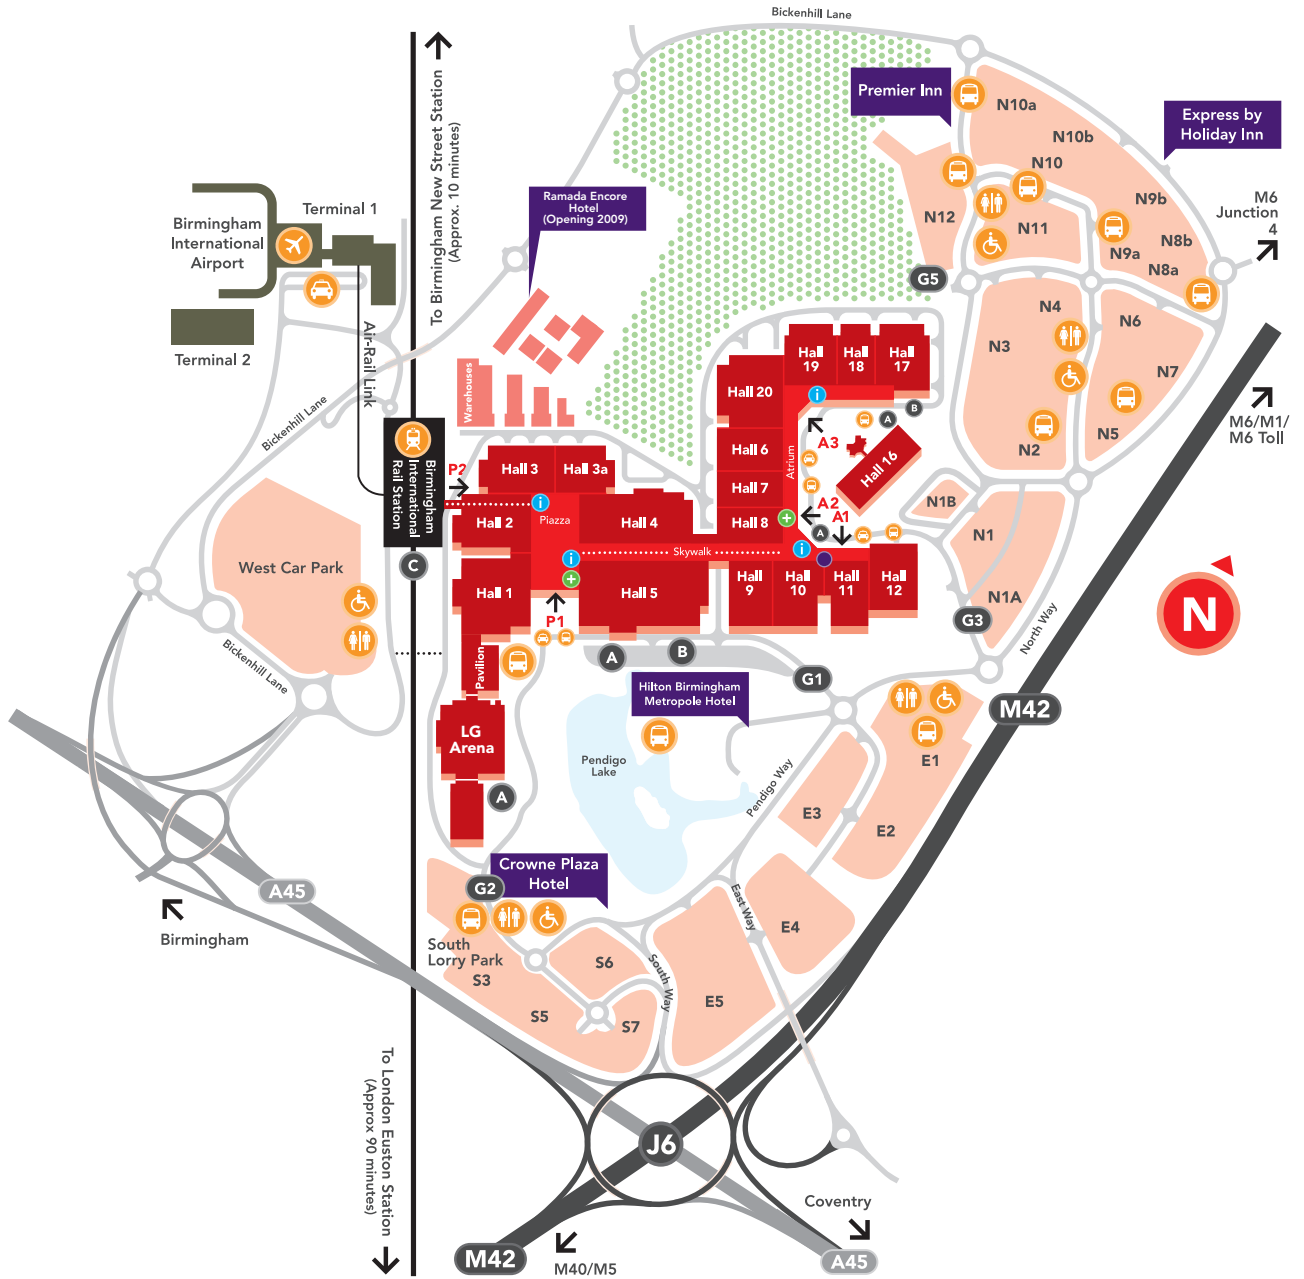

THE NEC SITE MAP

P1/P2 Piazza Entrances

A1/A2/A3 Atrium Entrances

i Information Point – T 0121 780 4141

ITPC International Trade Promotion Centre

+ Medical Centre

NEC Woodland The NEC Woodland

Car Parks

South: S3-S7

East: E1-E5

North: N1-N12

West: West Car Park

A Disabled Parking

B Outdoor Exhibition Area

C West Midlands Bus Stop

G1 Gate

Taxi

Shuttle Bus to Halls

Toilets (Car Park)

Airport

Train

the nec
birmingham

LG Arena
THE NEC BIRMINGHAM

necgroup.co.uk